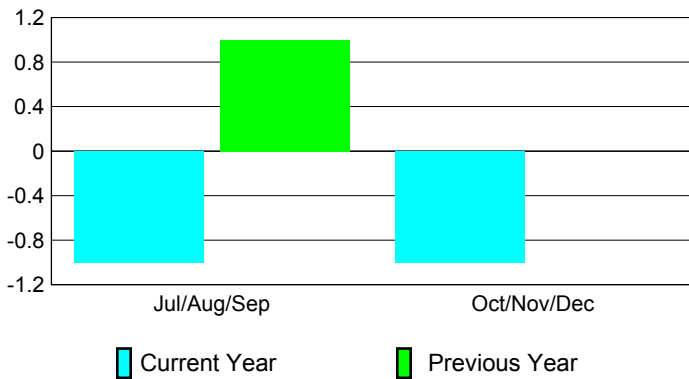

Club Results 2010-2011

Goal, New, Dropped, Gain/Loss

Comparison of Club Gain/Loss

Current Year Compared to the Previous Year

YTD Status Quo Clubs 2010-2011

Status Quo Clubs Compared to Status Quo Members

MEMBERSHIP