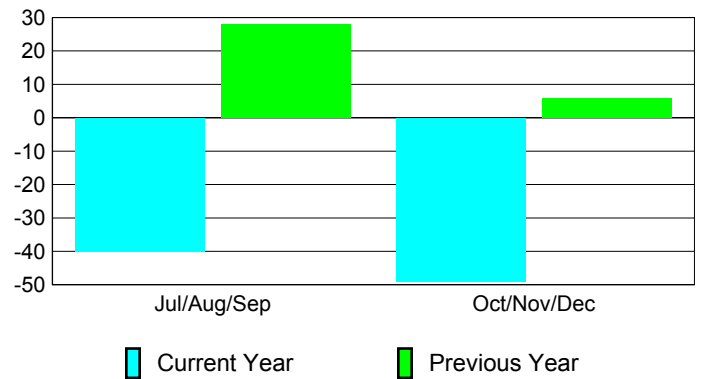

Comparison of Membership Gain/Loss

Current Year Compared to the Previous Year