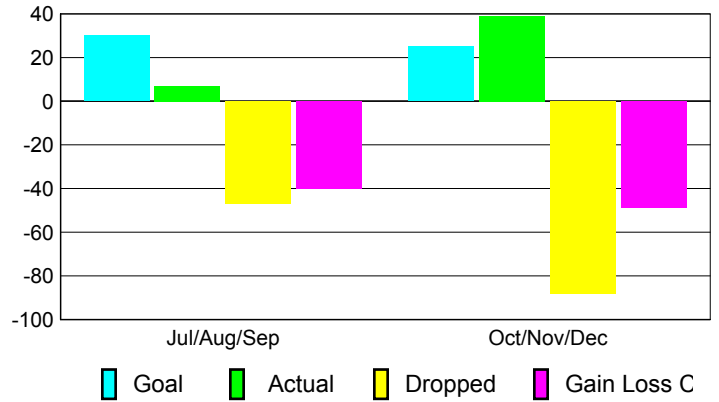

Membership Results 2010-2011

Goal, New, Dropped, Gain/Loss